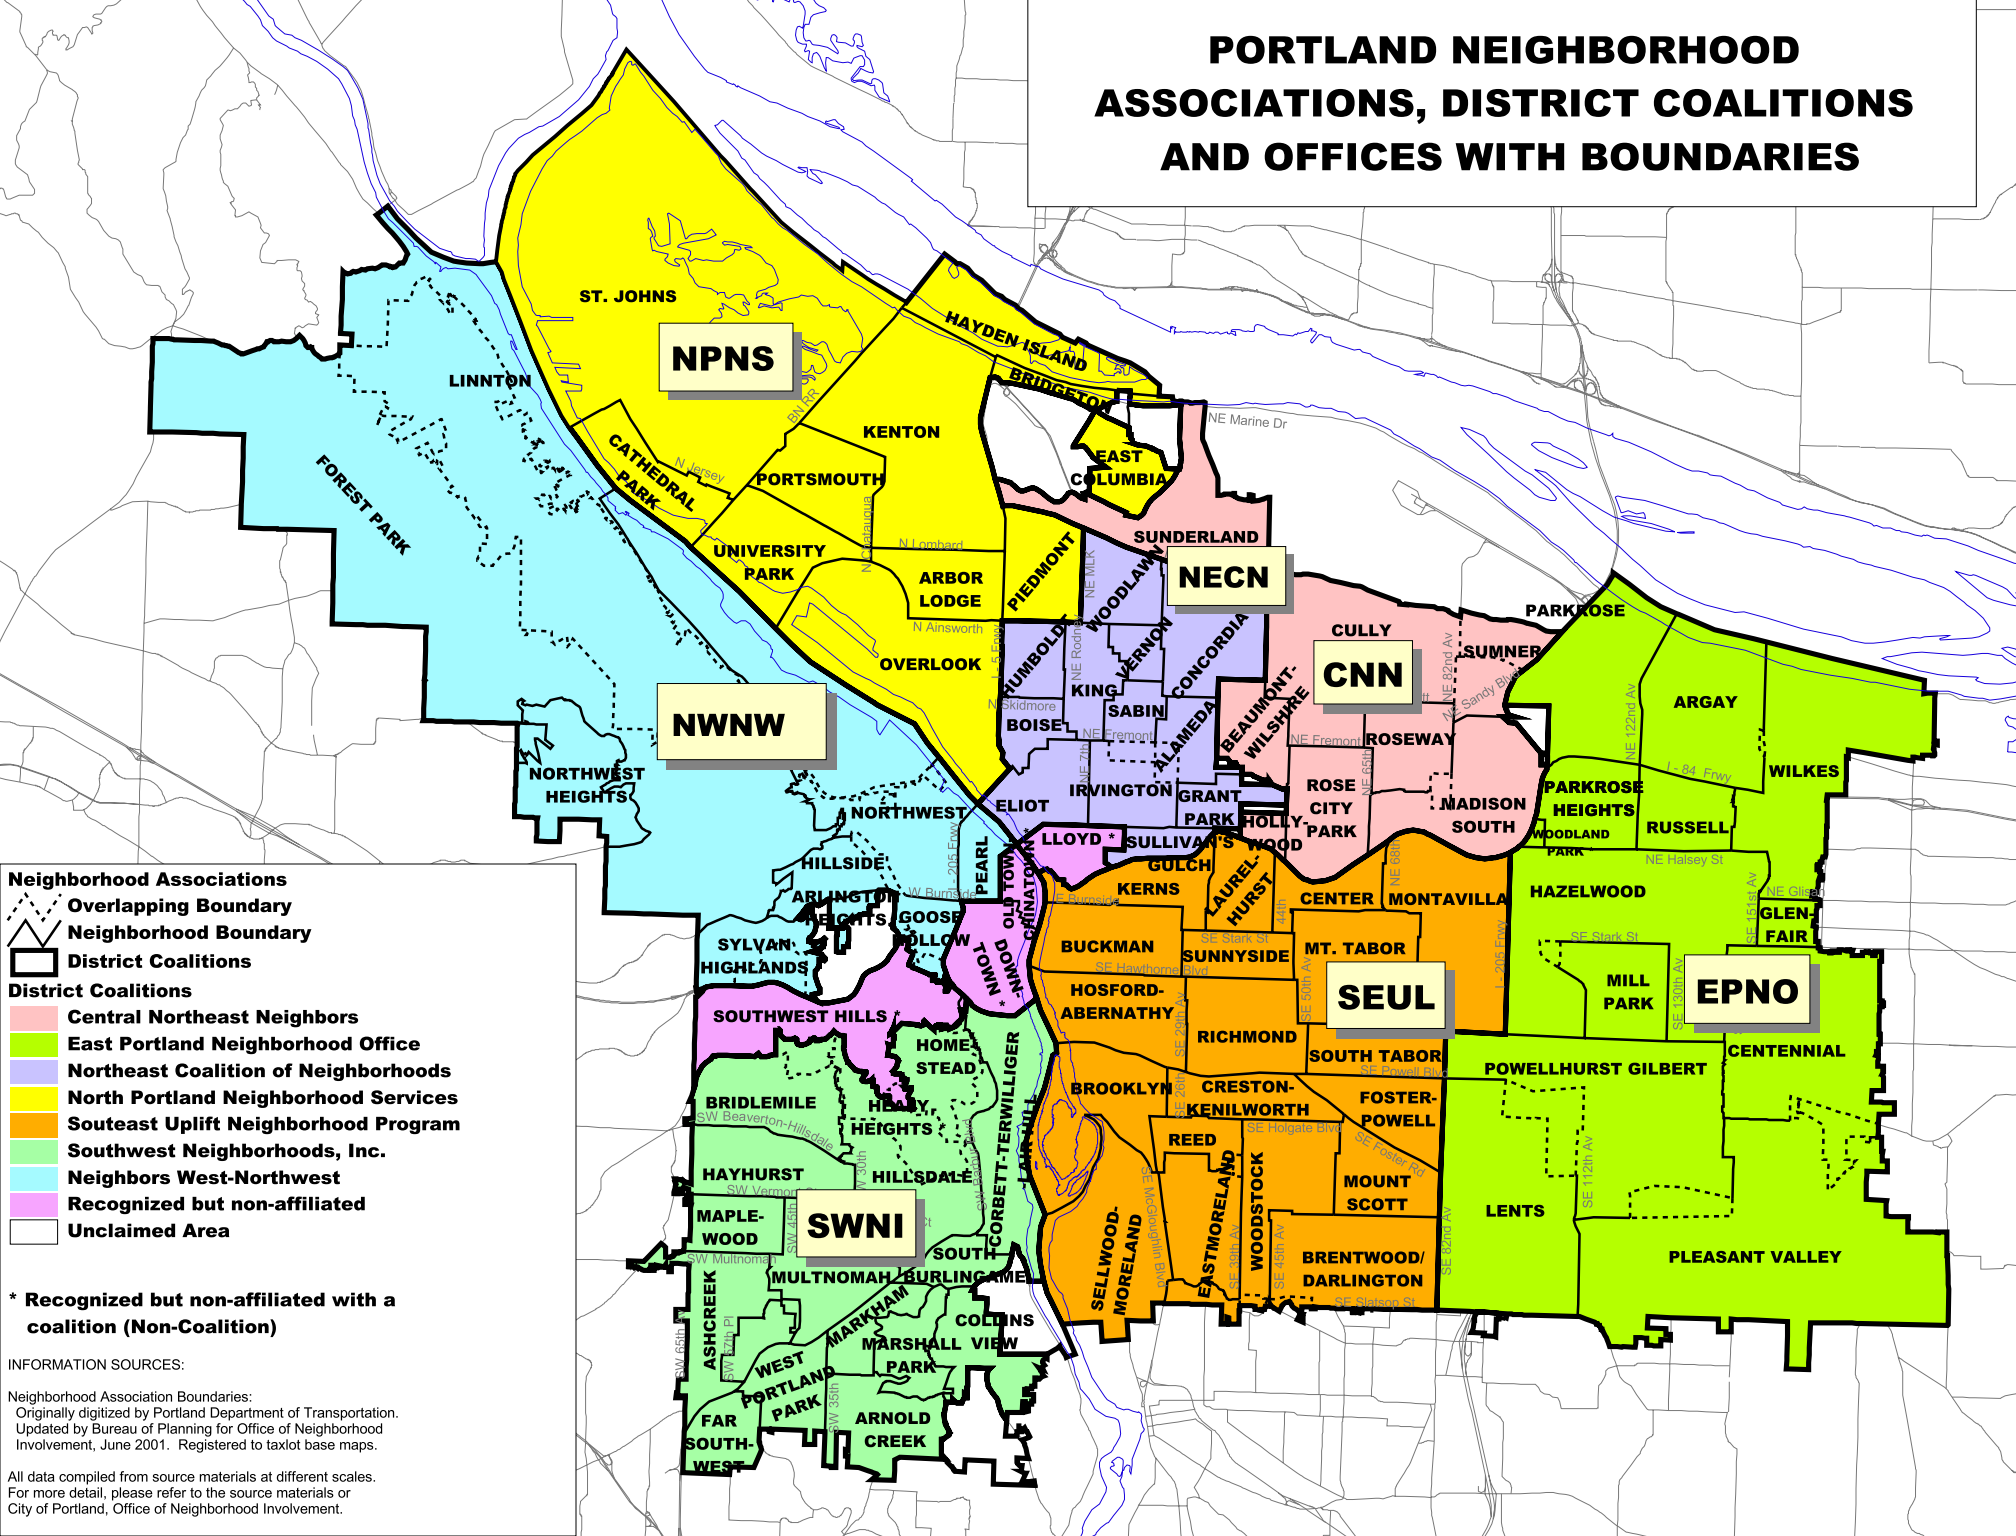

PORTLAND NEIGHBORHOOD ASSOCIATIONS, DISTRICT COALITIONS AND OFFICES WITH BOUNDARIES

Neighborhood Associations

- Overlapping Boundary
- Neighborhood Boundary
- District Coalitions

District Coalitions

- Central Northeast Neighbors
- East Portland Neighborhood Office
- Northeast Coalition of Neighborhoods
- North Portland Neighborhood Services
- Southeast Uplift Neighborhood Program
- Southwest Neighborhoods, Inc.
- Neighbors West-Northwest
- Recognized but non-affiliated
- Unclaimed Area

* Recognized but non-affiliated with a coalition (Non-Coalition)

INFORMATION SOURCES:
 Neighborhood Association Boundaries:
 Originally digitized by Portland Department of Transportation.
 Updated by Bureau of Planning for Office of Neighborhood Involvement, June 2001. Registered to taxlot base maps.

All data compiled from source materials at different scales.
 For more detail, please refer to the source materials or City of Portland, Office of Neighborhood Involvement.